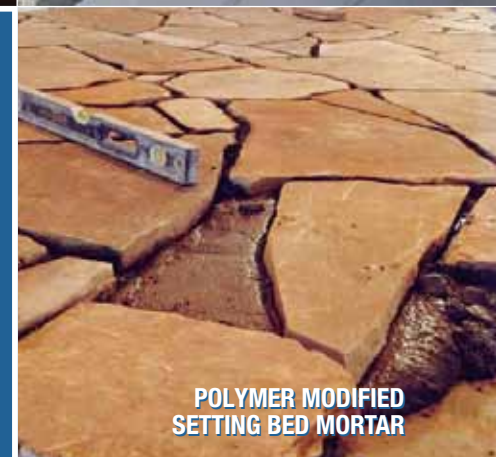

POLYMER MODIFIED ADHERED VENEER MORTAR

SUPPLY IT AND THEY WILL COME!

Supplying Brick, Block, Stone or Paving units?
The complete line of preblended SPEC MIX® Masonry Mortars & Grouts, Adhered Veneer and Building Stone Mortars and Setting Bed Mortars are the products your contractors demand for superior consistency and maximum jobsite productivity. When they win—You win! **SPEC MIX is your contractor solution!**

SPEC MIX®

1-888-SPECMIX

© 2017 SPEC MIX

POLYMER MODIFIED SETTING BED MORTAR

SETTING BED MORTAR-DRY PACK

BUILDING STONE MORTAR

**CHANNELLOCK**

» CHANNELLOCK's new Reversible Jaw Adjustable Wrenches are strong, reliable and more versatile than ever for use on bolts and round stock. The angled teeth on the reversible jaw grip are tight on pipes and rounded fasteners. They are offered in 6-, 8-, 10- and 12-inch lengths and a 4-inch extra slim jaw version.