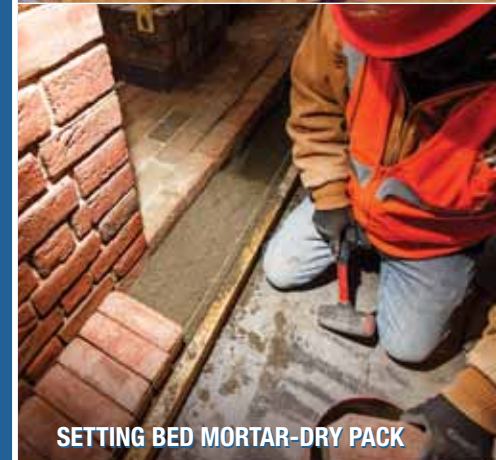

POLYMER MODIFIED SETTING BED MORTAR